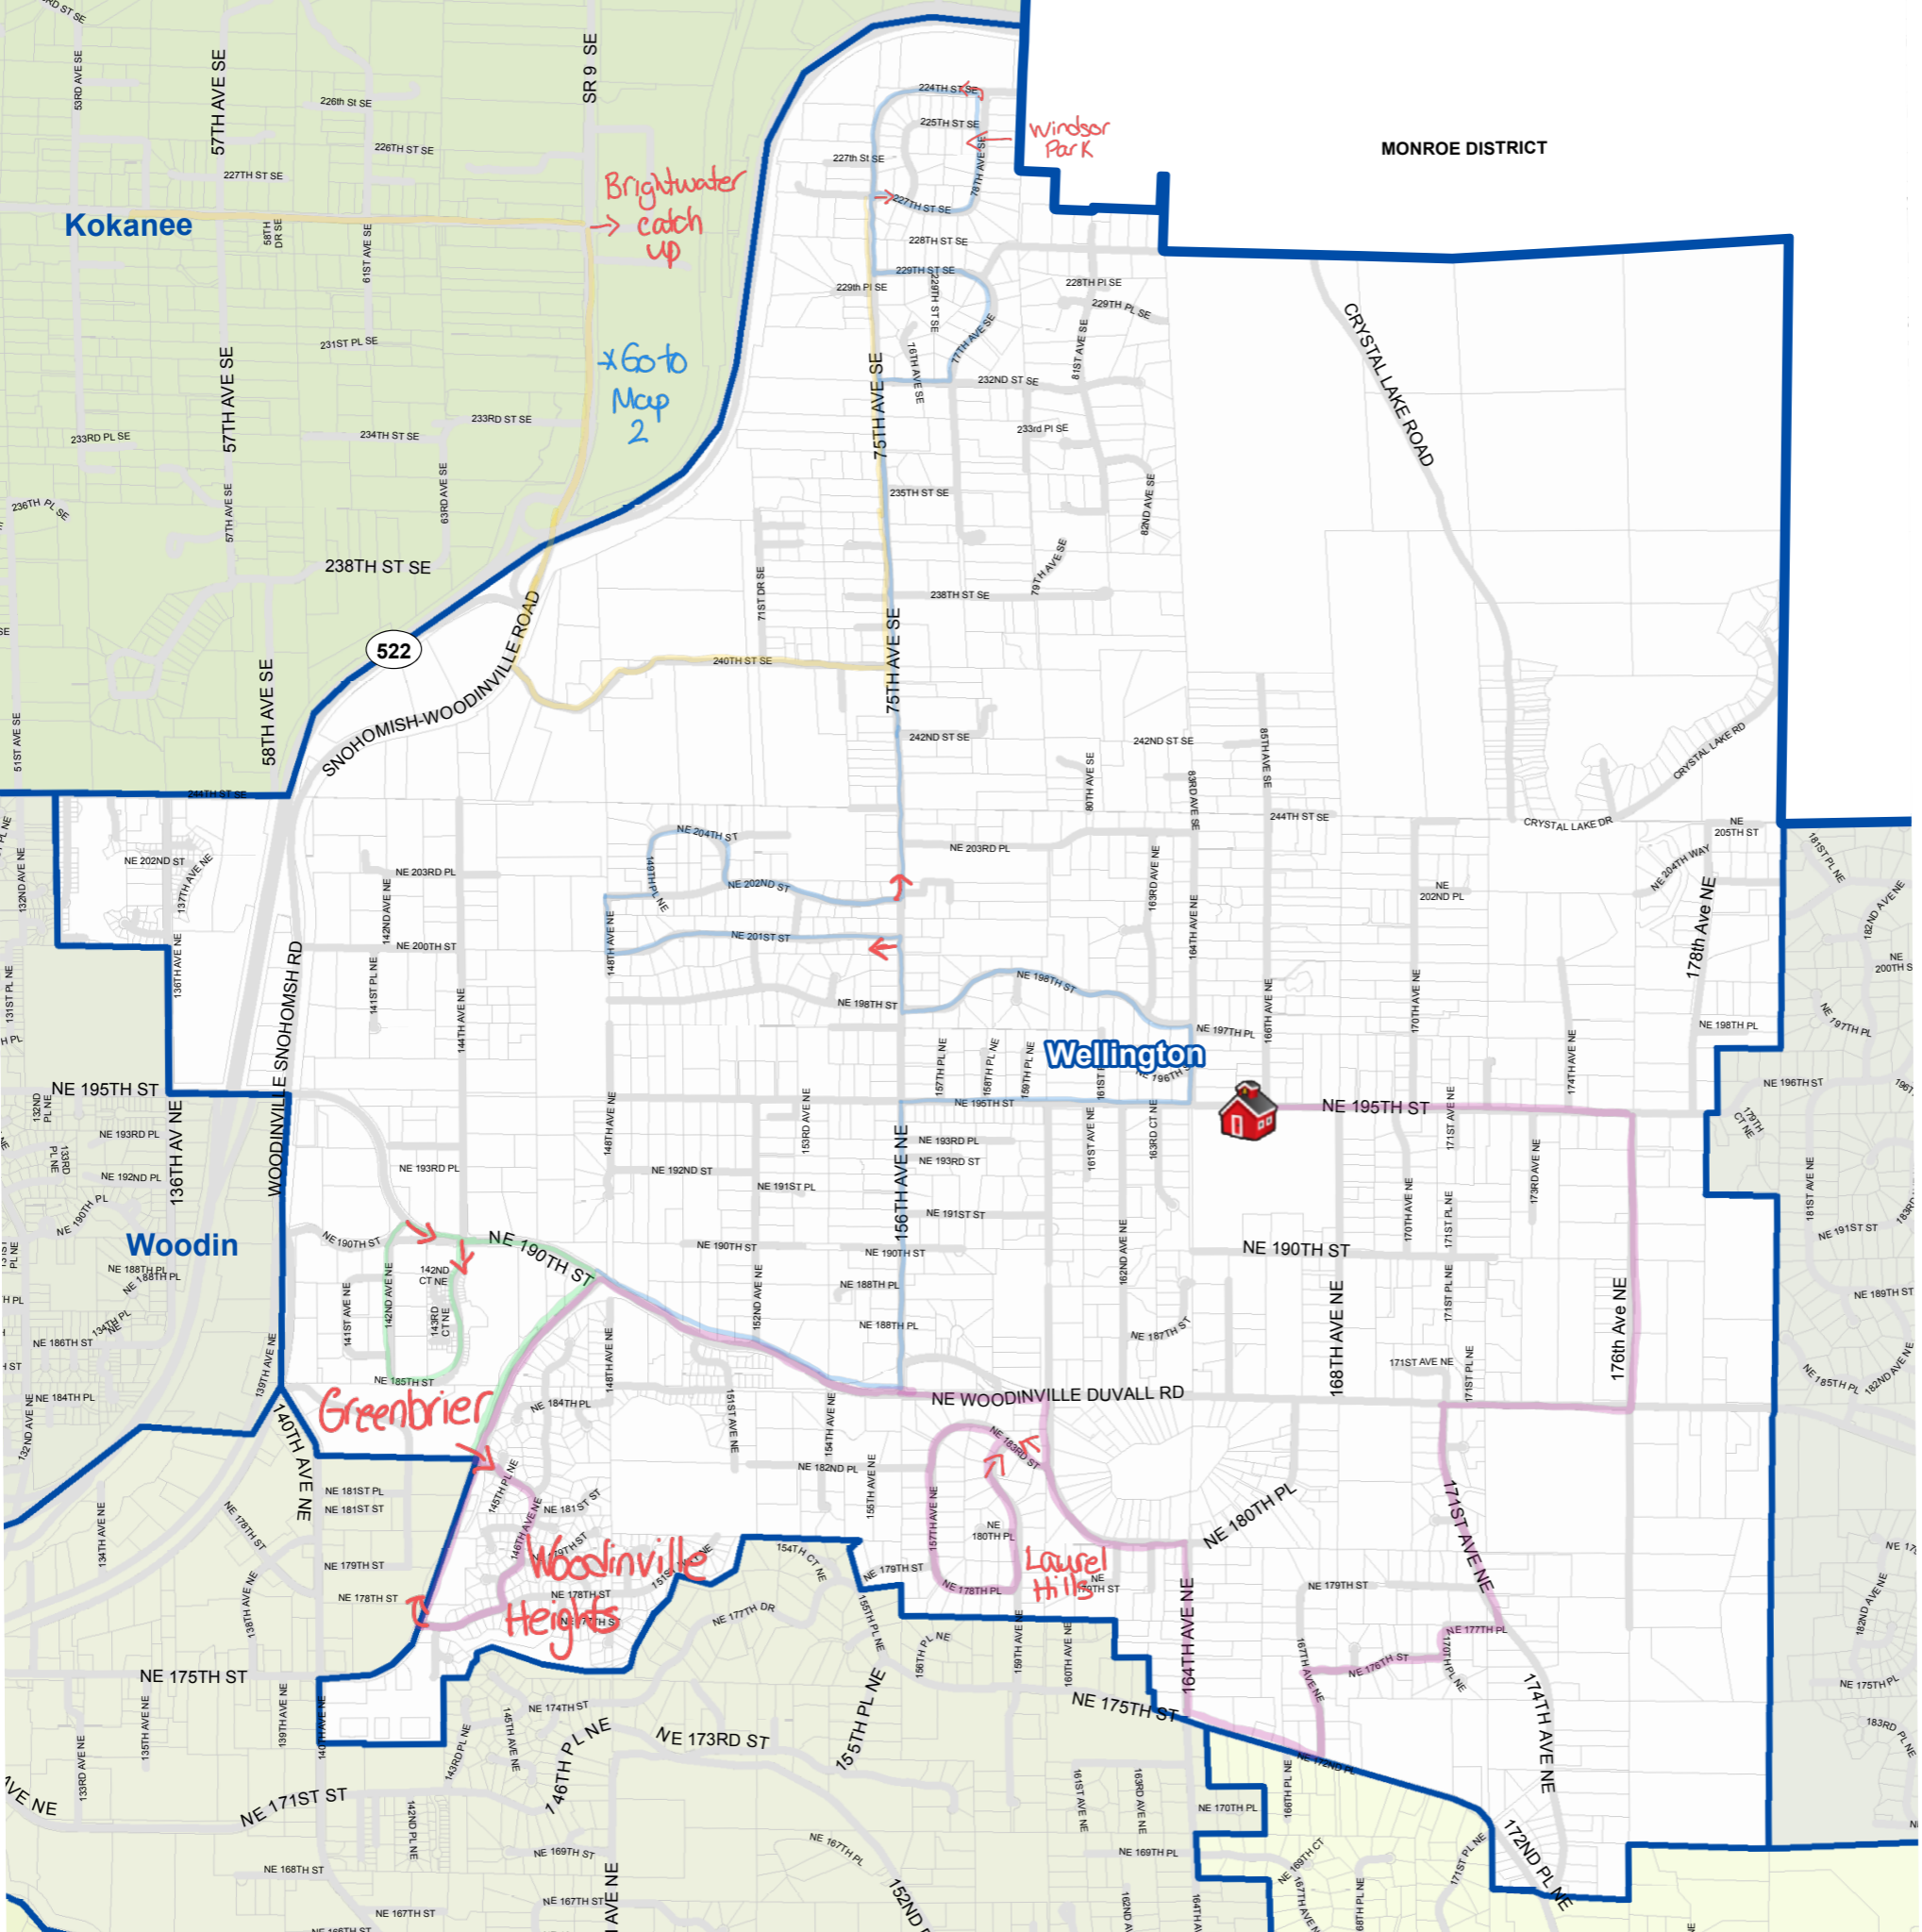

MONROE DISTRICT

Kokanee

Brightwater
→ catch up

x60 to
Map 2

Wellington

Woodin

Greenbrier

Woodinville
Heights

Laurel
Hills

Canyon Creek

Kokanee

Woodin

Wellington

Maywood Hills

*Brightwater Catch Up