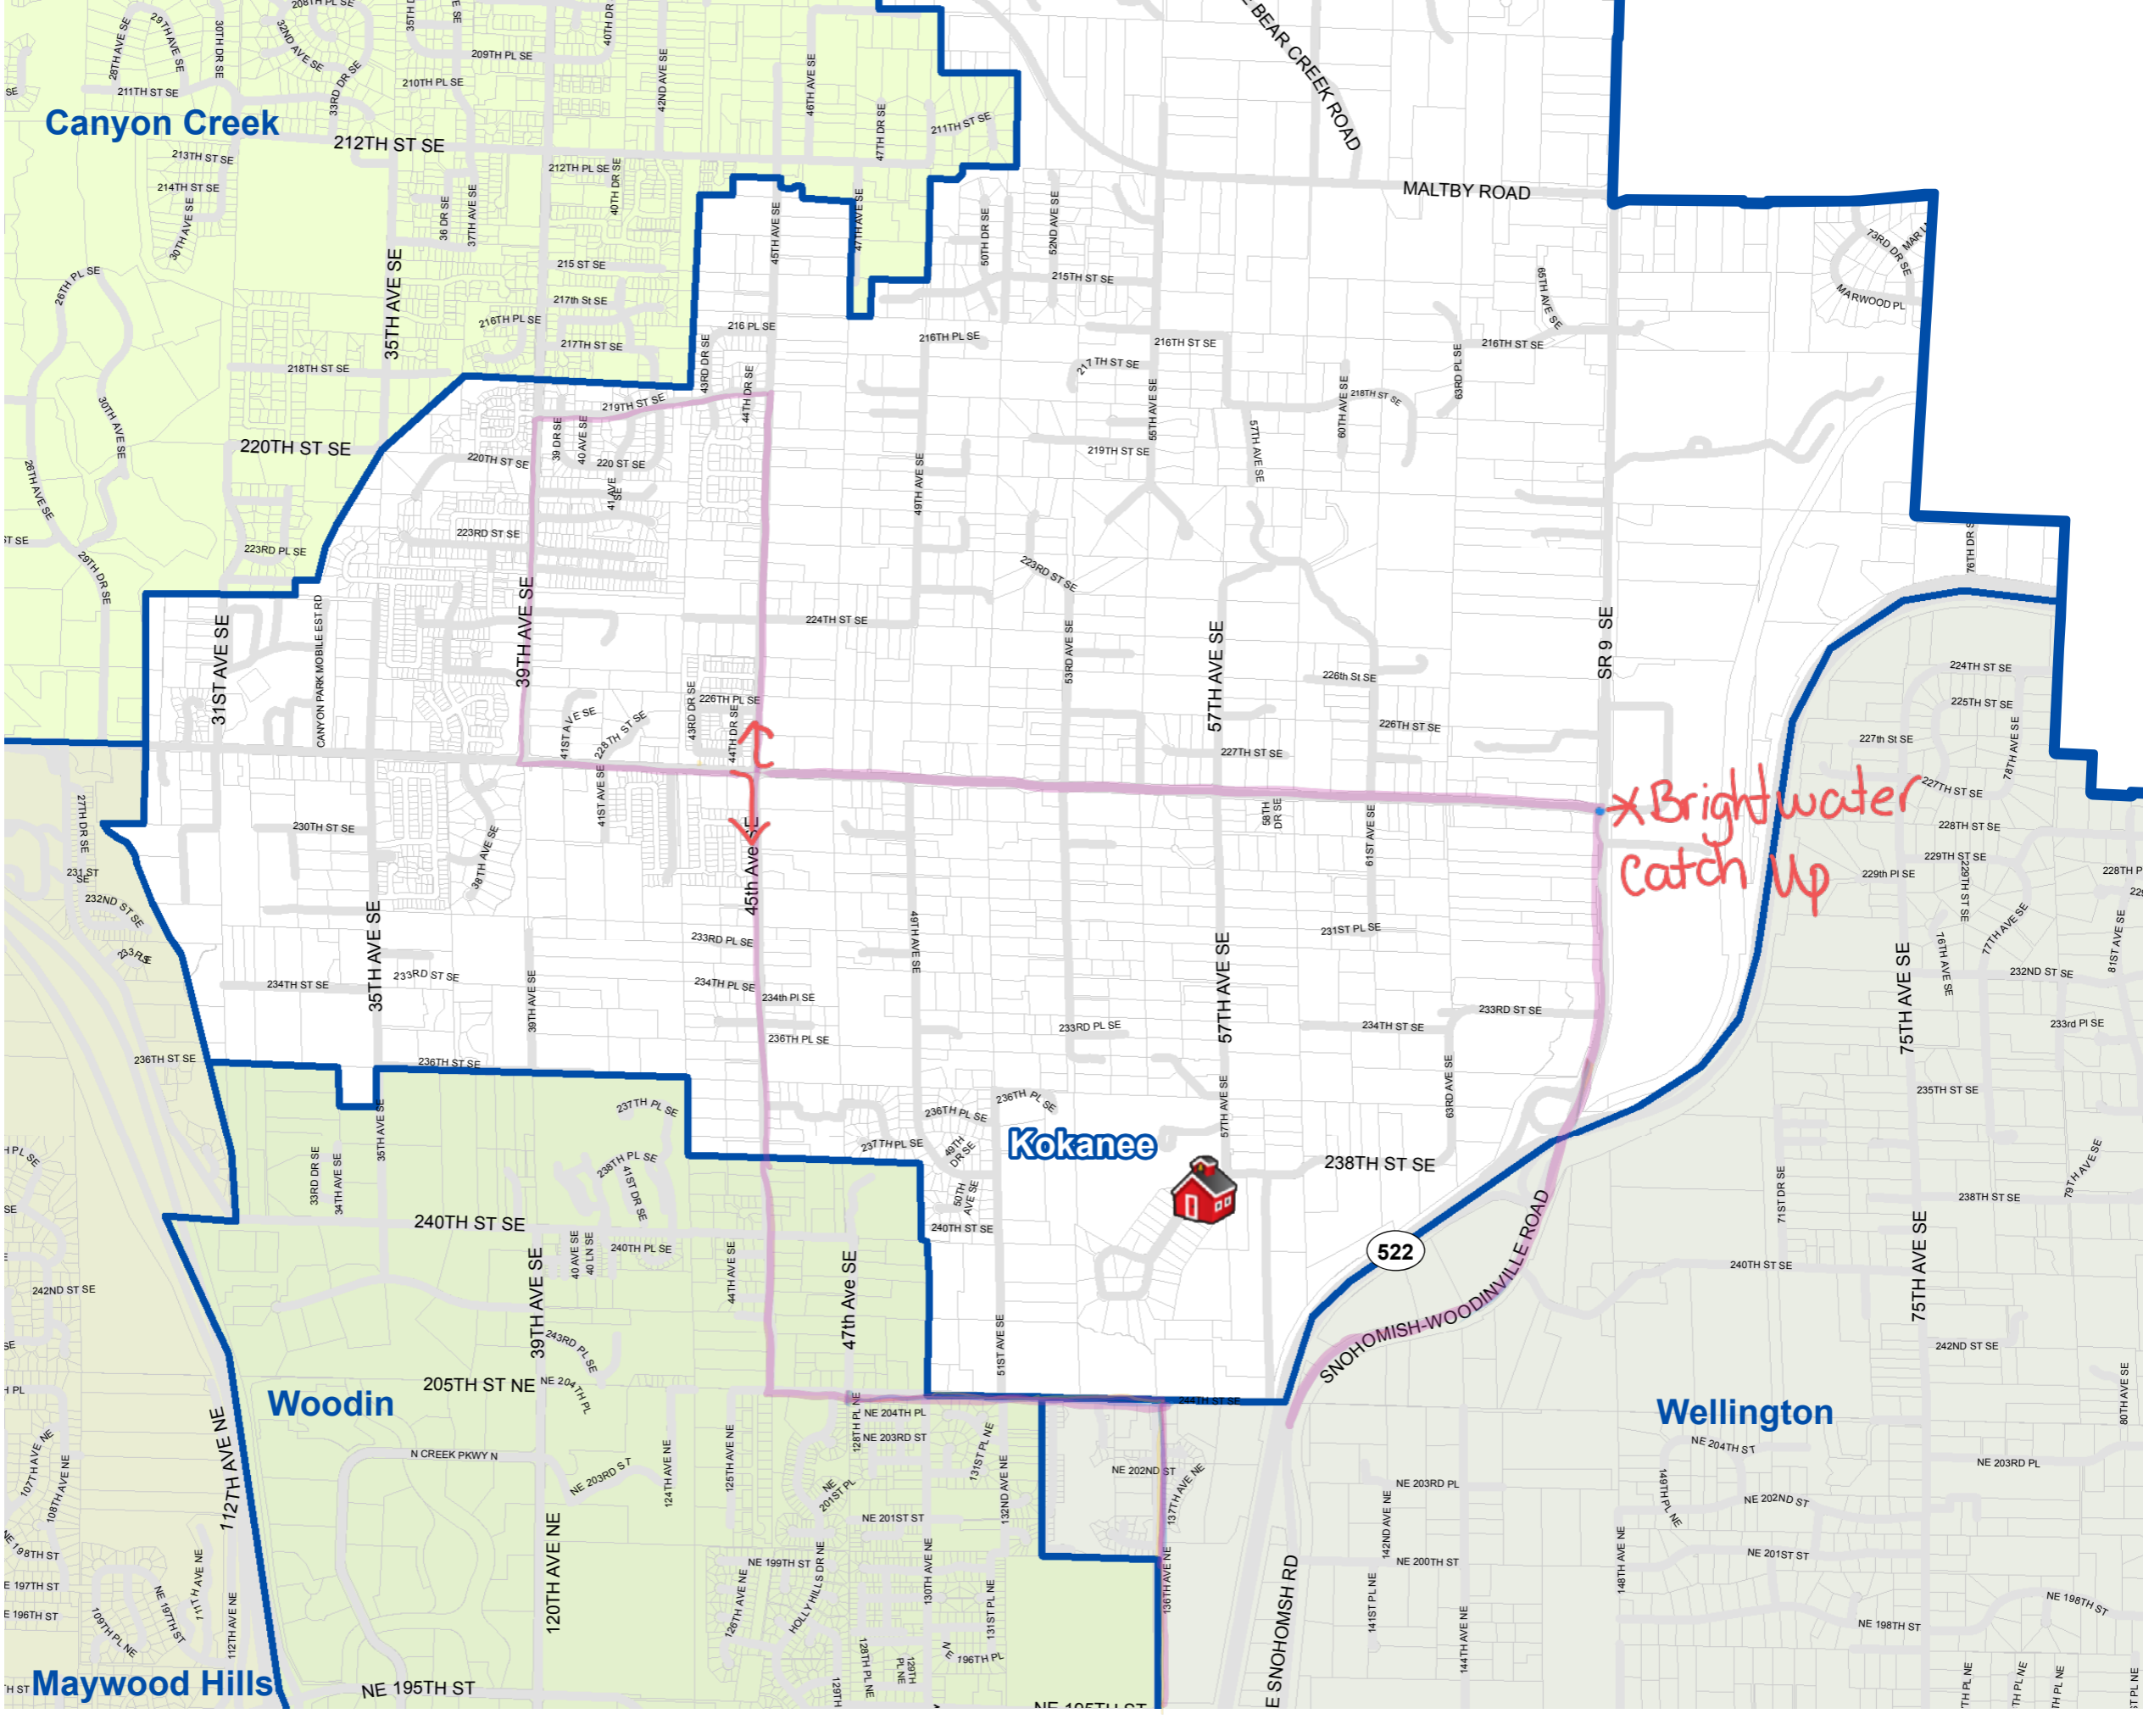

MONROE DISTRICT

Kokanee

Brightwater
→ catch up

x60 to
Map 2

Wellington

Woodin

Greenbrier

Woodinville
Heights

Laurel
Hills

Canyon Creek

Kokanee

Woodin

Wellington

Maywood Hills

*Brightwater Catch Up